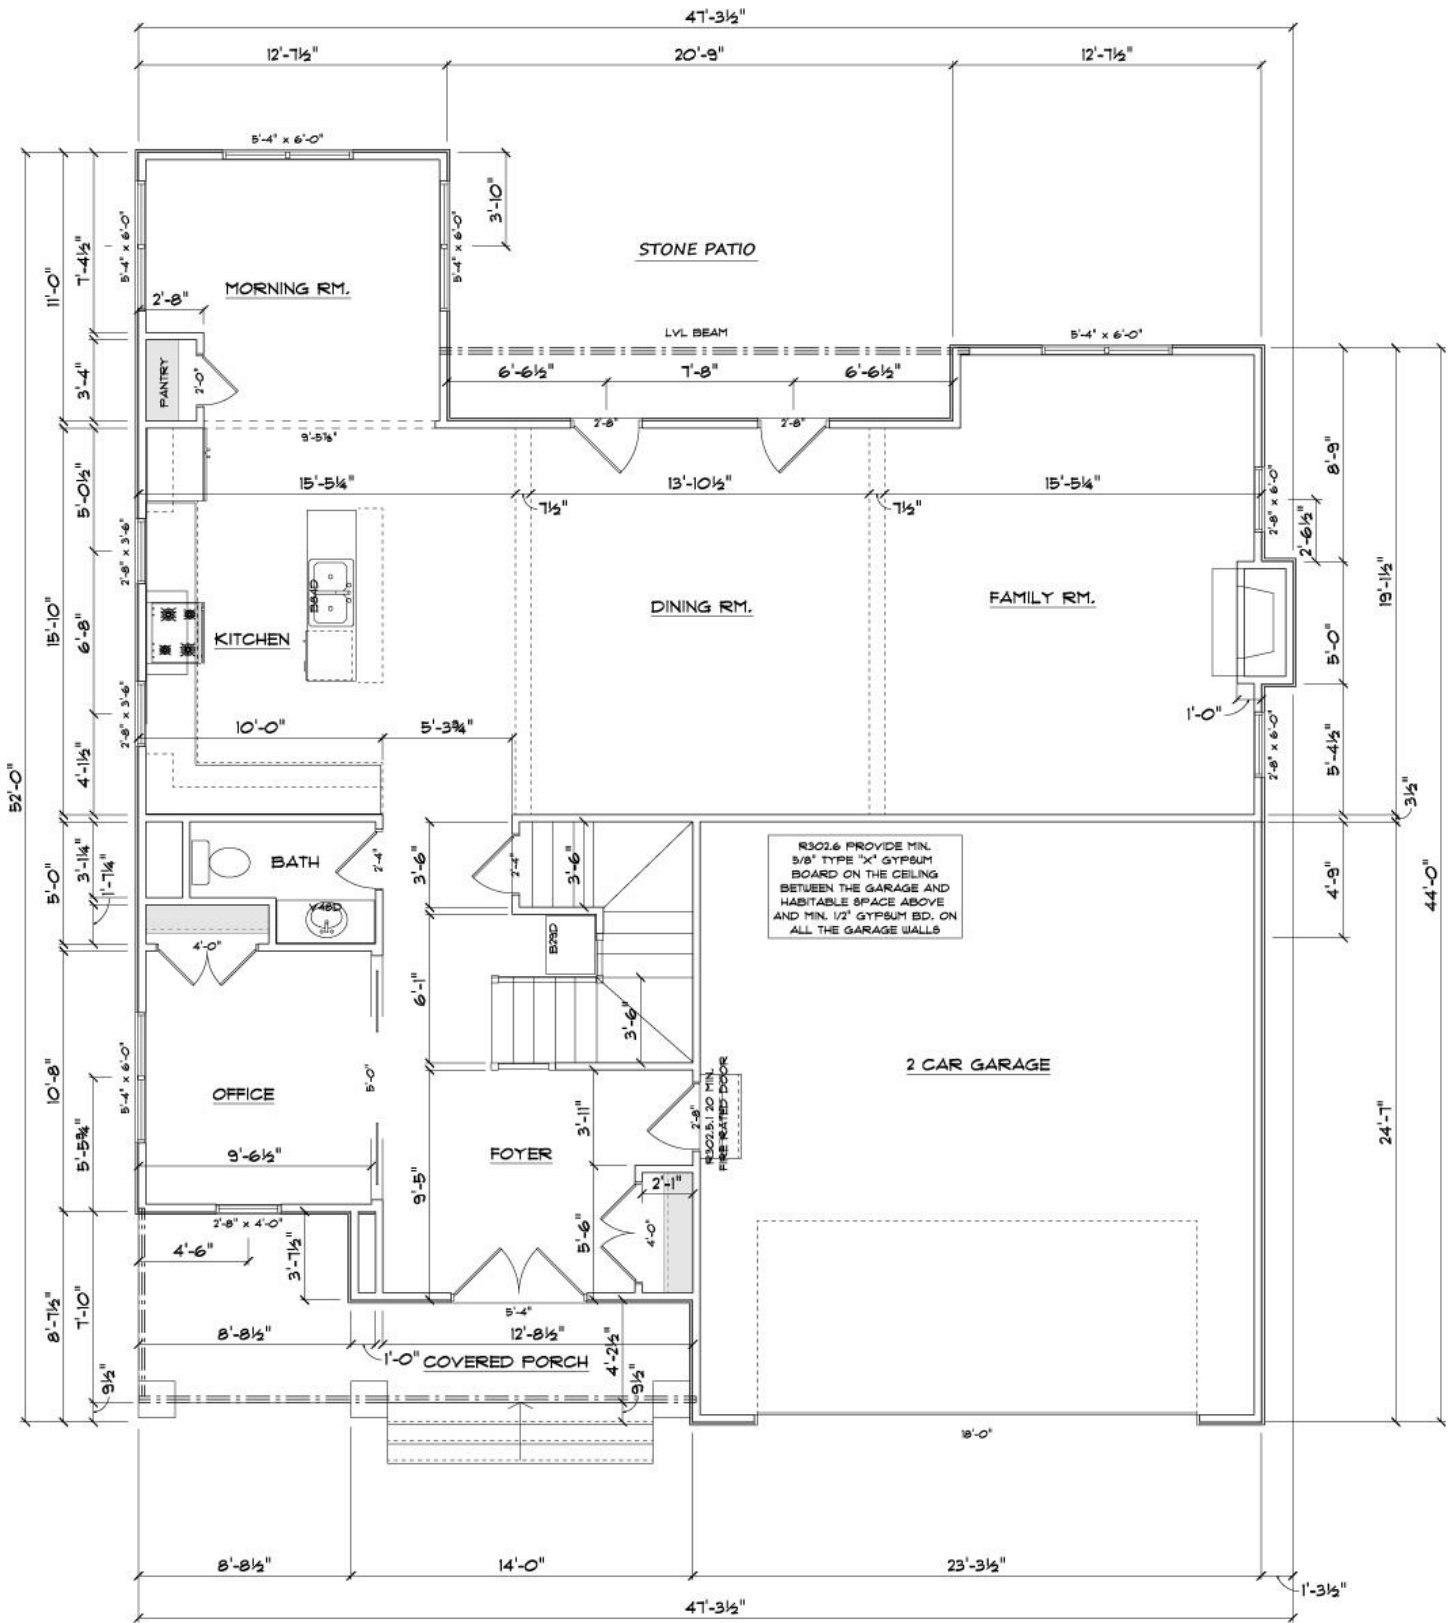

1408 Montford Dr. Charlotte, NC 28209

3D Rendering

Actual Color of Stone Façade

Front Elevation

Rear Elevation

1st Story Floorplan

2nd Story Floorplan