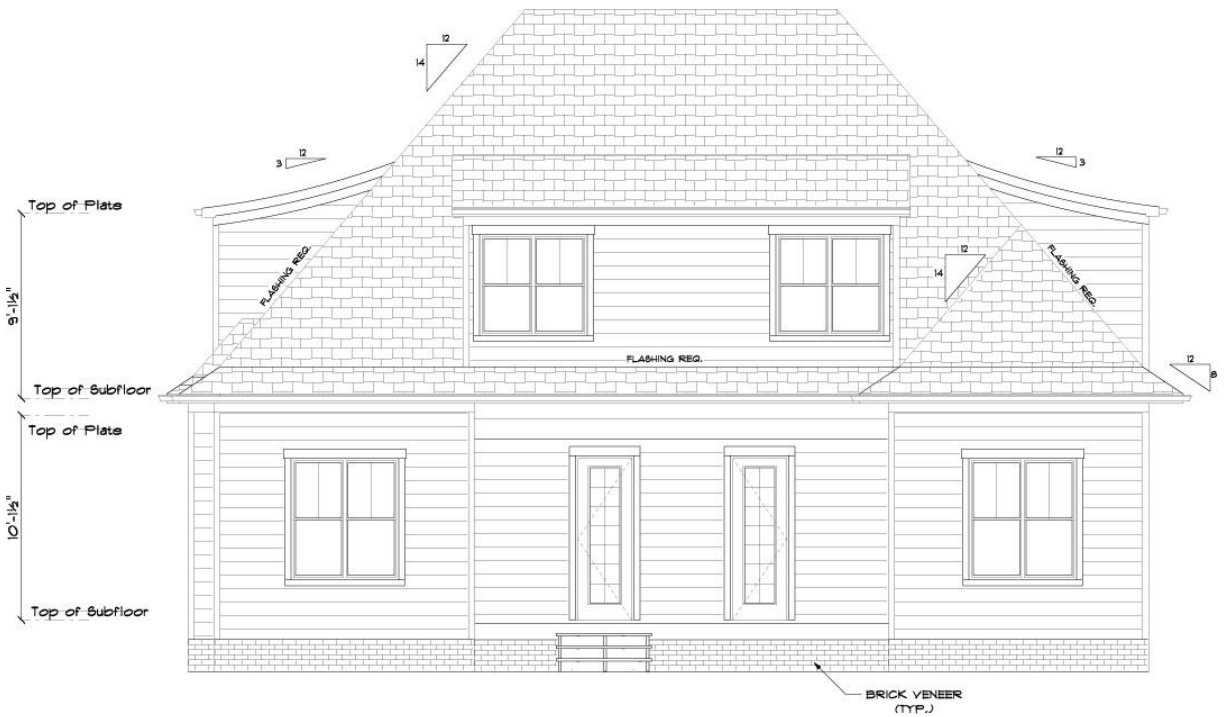

1408 Montford Dr. Charlotte, NC 28209

3D Rendering

Actual Color of Stone Façade

Front Elevation

Rear Elevation

1st Story Floorplan

2nd Story Floorplan