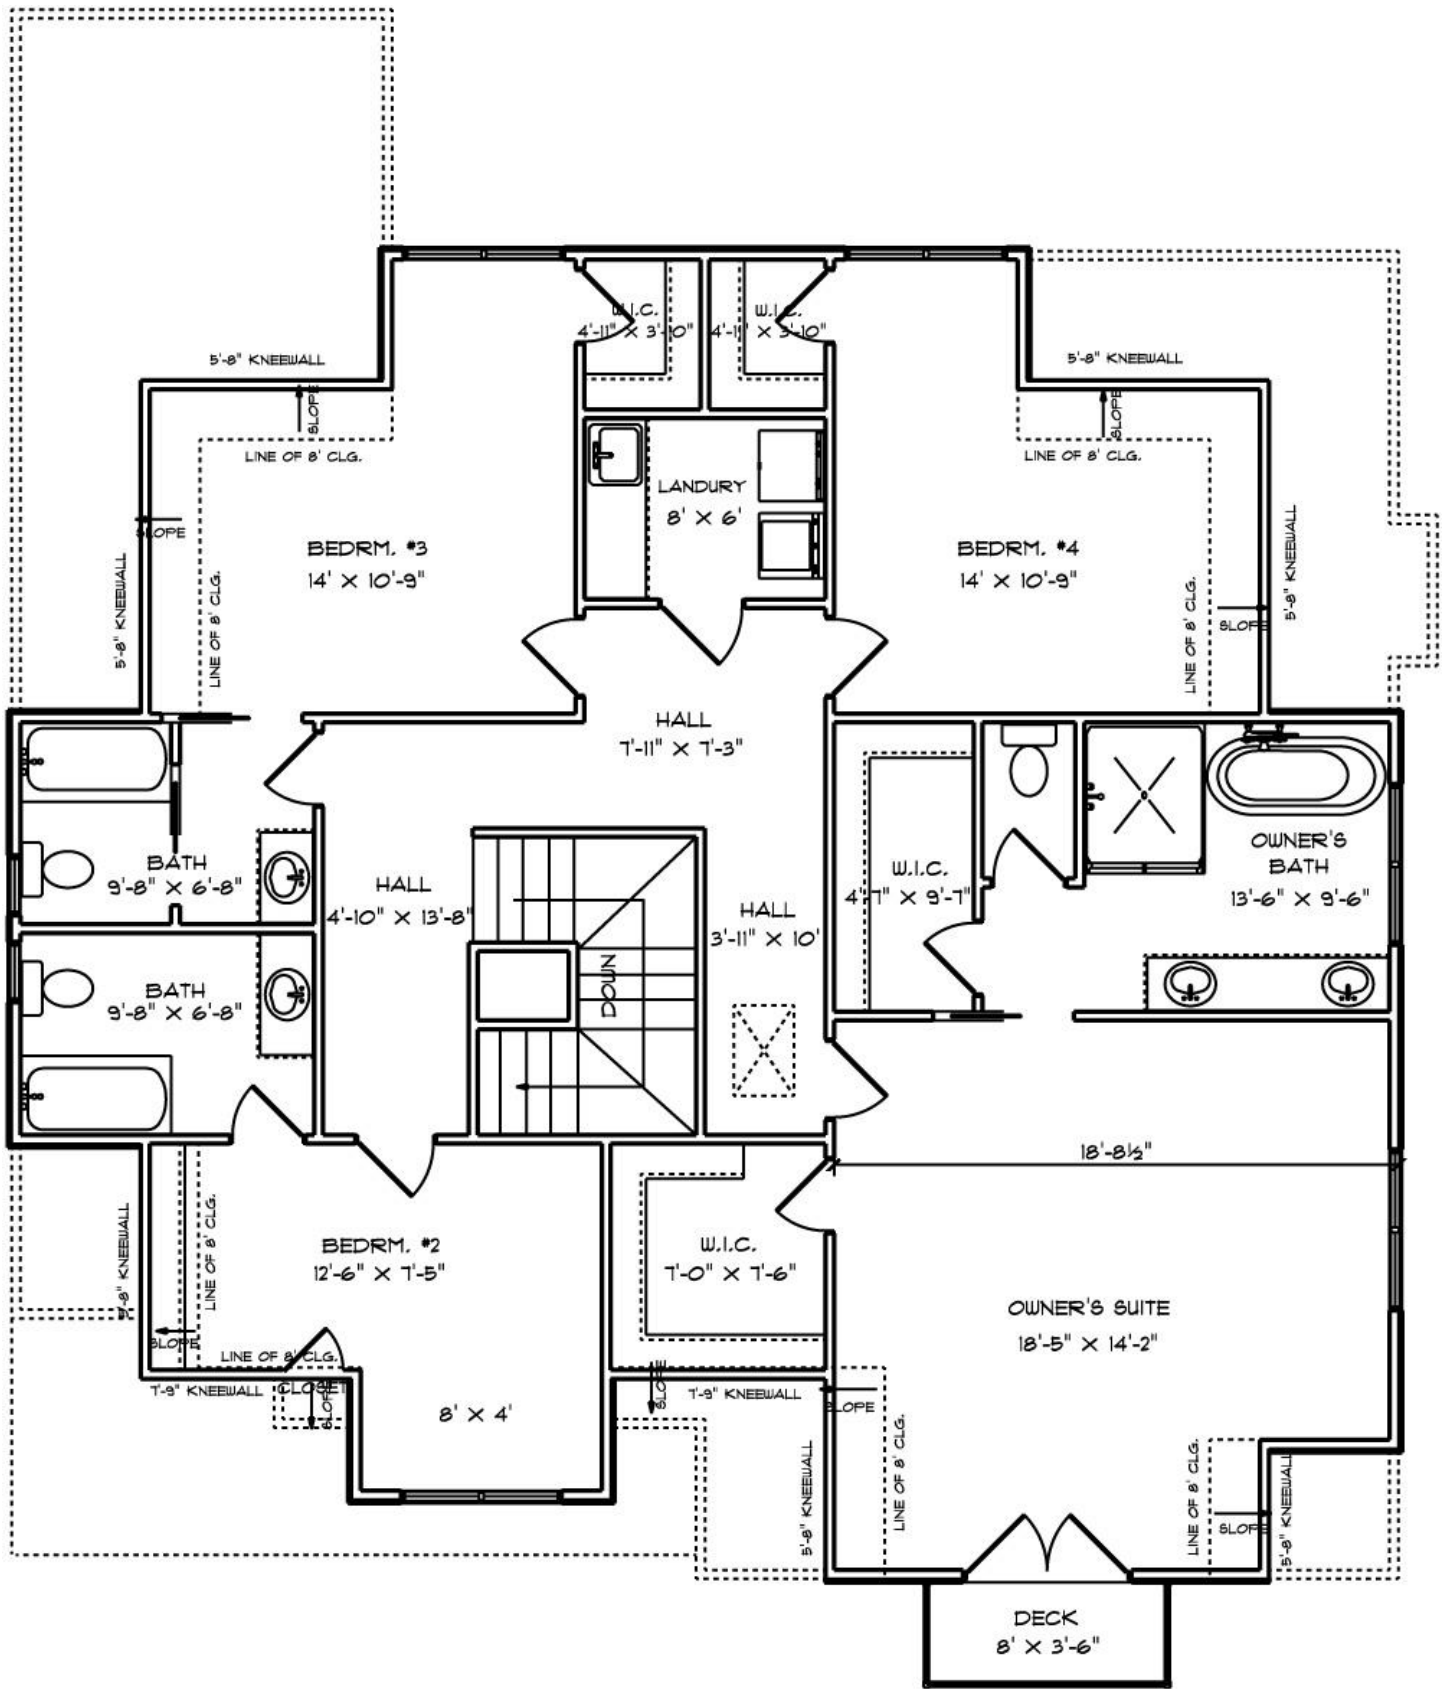

1408 Montford Dr. Charlotte, NC 28209

3D Rendering

Actual Color of Stone Façade

Front Elevation

Rear Elevation

1st Story Floorplan

2nd Story Floorplan