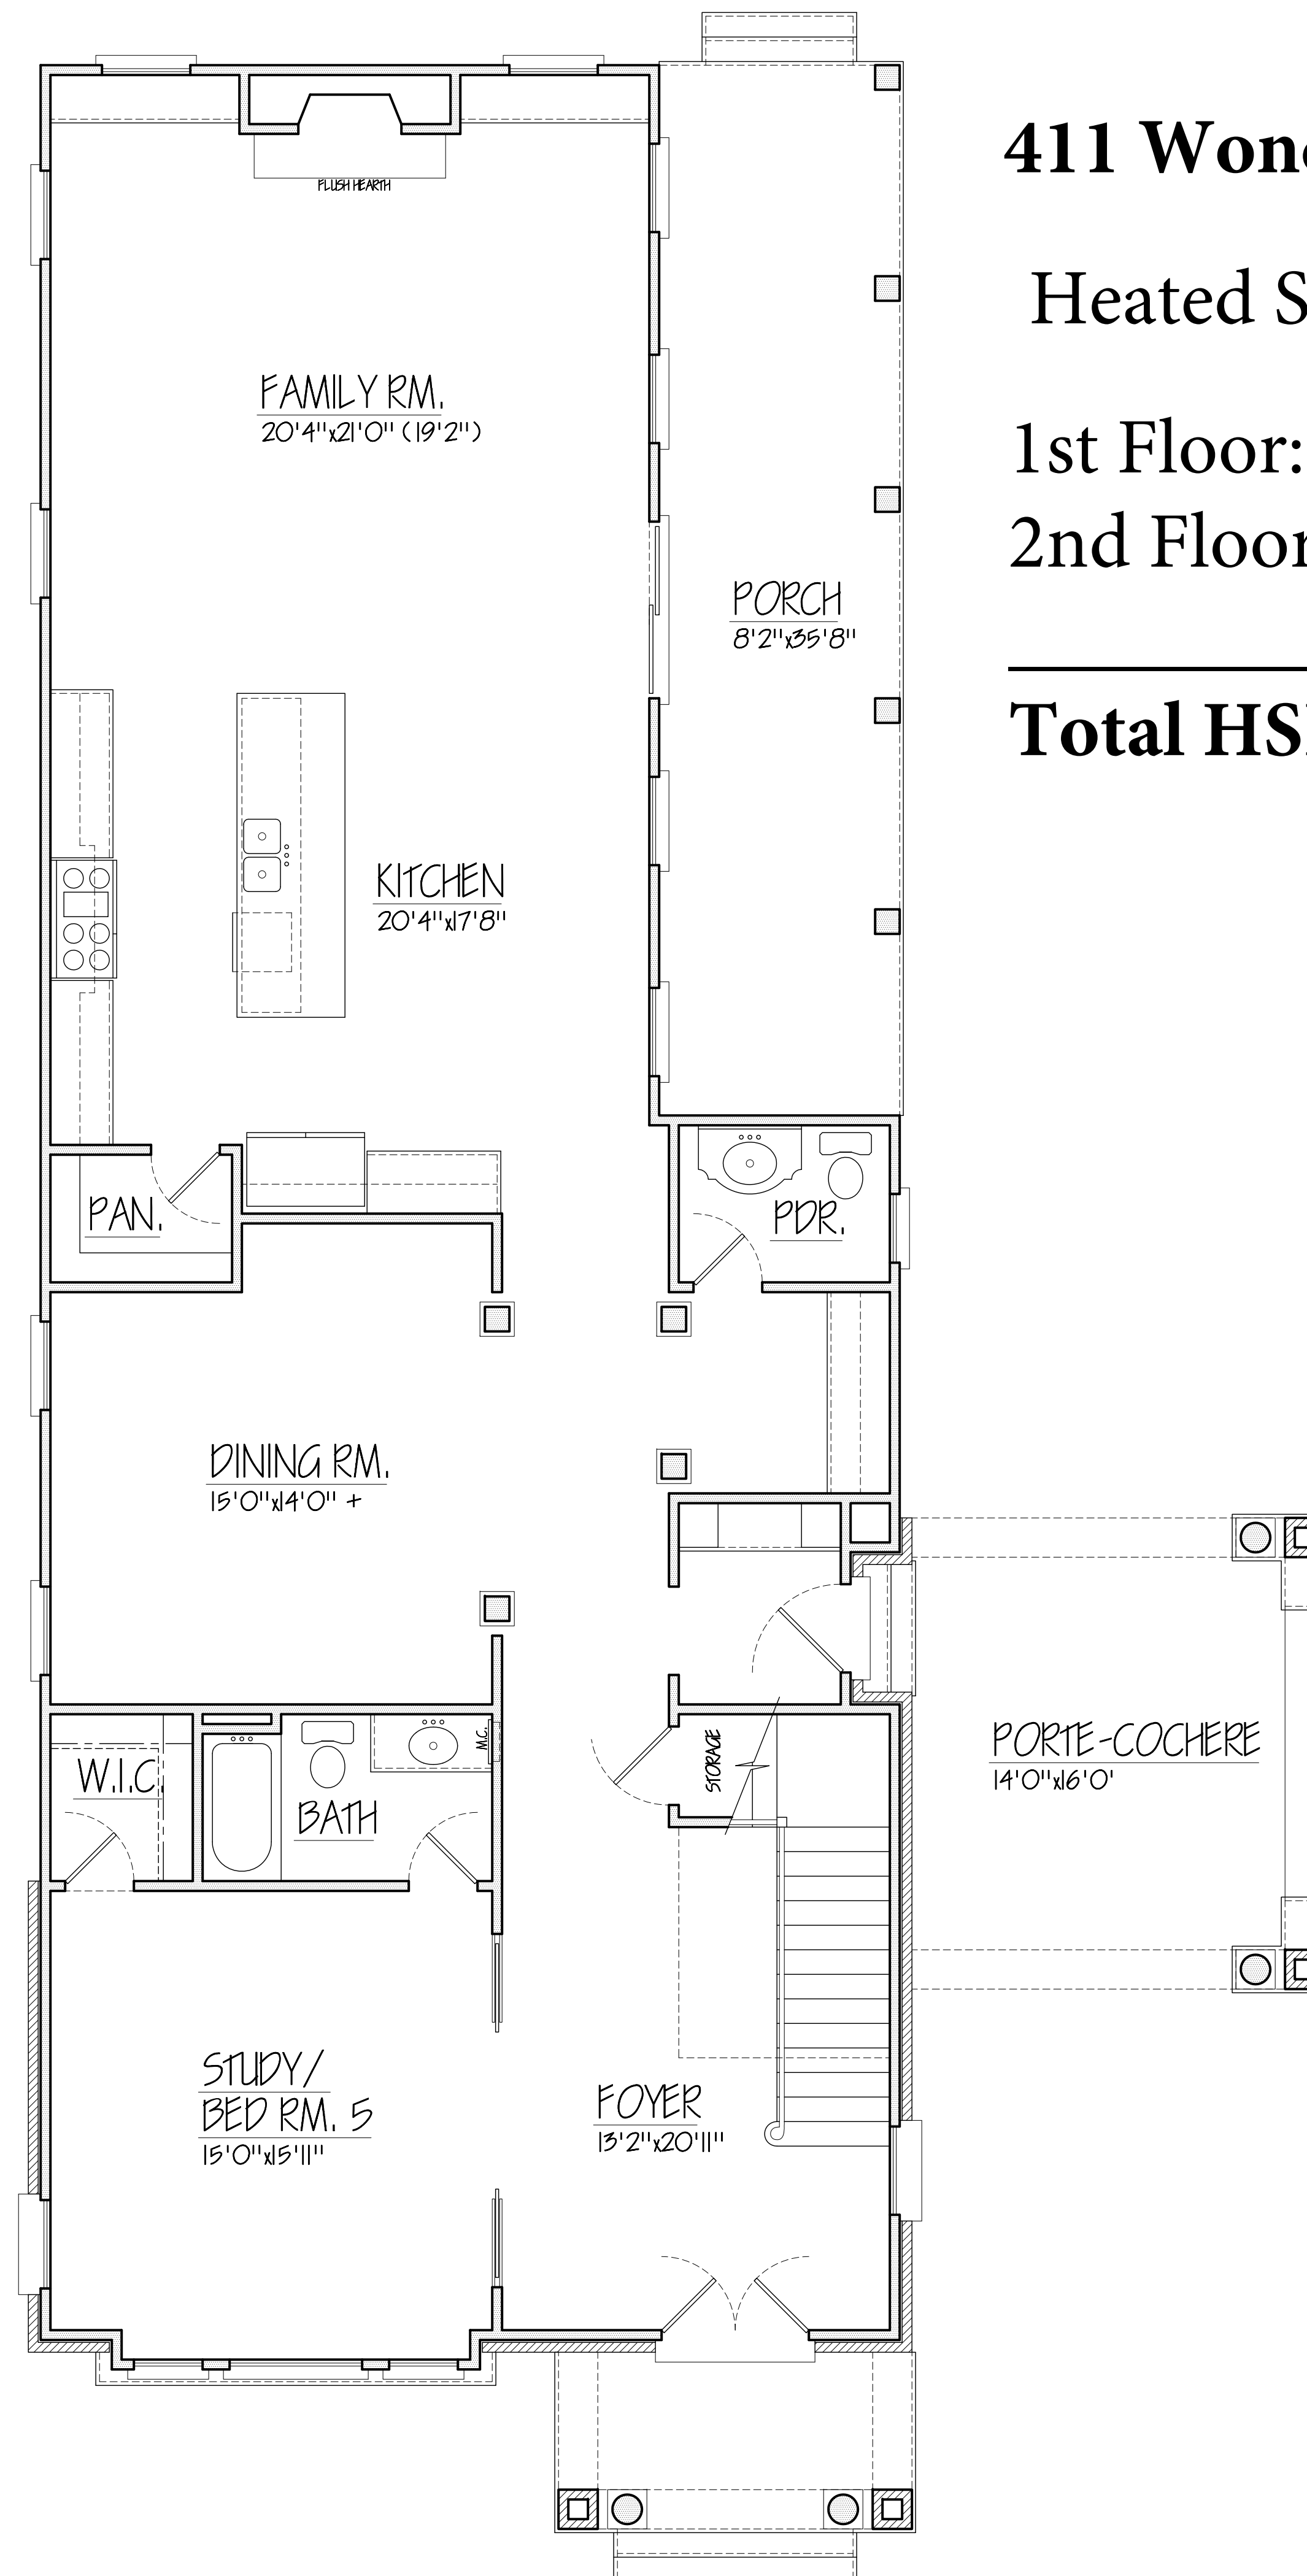

**SECOND FLOOR PLAN**

**FIRST FLOOR PLAN**

**411 Wonderwood Dr.**

Heated Square Feet

1st Floor: 2,050

2nd Floor: 2,360

---

**Total HSF: 4,410**